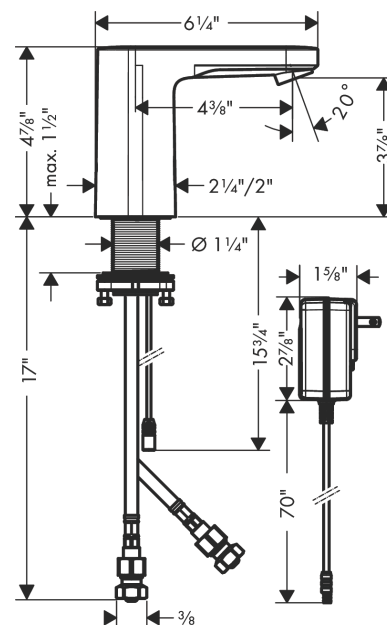

Scale drawing