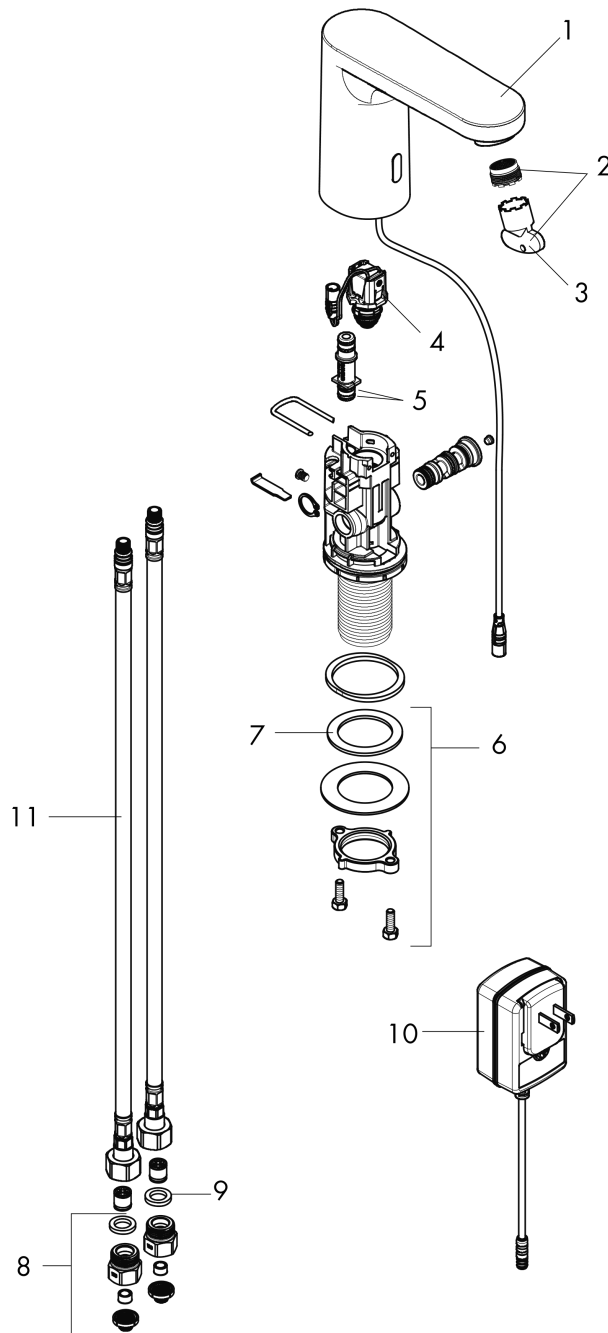

Vernis Blend

Electronic Faucet with Preset Temperature Control AC-Powered, 0.5 GPM

Finishes : **chrome** Part no. : **71501001**

Description

Features

- Spray modes: Aerated spray
- Angle-adjustable spray
- Pre-set temperature
- Infrared sensor
- 100 - 240 Volt AC / 50-60 Hz
- Flushing time adjustable
- Flushing time: 10 seconds, 20 seconds, 30 seconds
- Frequency of hygiene rinse: 24 hours, 48 hours, 72 hours
- Flushing time hygiene rinse: 10 seconds, 20 seconds, 30 seconds
- Cleaning mode: temporary water stop feature for cleaning
- 3/8" connections

Item details

List Price

\$ 473.00

Technology

Product image

Scale drawing

Vernis Blend

Electronic Faucet with Preset Temperature Control AC-Powered, 0.5 GPM

Finishes : **chrome** Part no. : **71501001**

Exploded drawing

Year of production: >12/21

Vernis Blend

Electronic Faucet with Preset Temperature Control AC-Powered, 0.5 GPM

Finishes : **chrome** Part no. : **71501001**

Spare parts list

Year of production: >12/21

| Pos. | Description | Part no. | Price | PU |
|-------------|-------------------------------------|-----------------|--------------|-----------|
| 1 | mixer-hood | 94454000 | - | 1 |
| 2 | aerator M18x1 (5 l/min) | 94451000 | - | 1 |
| 3 | service tool | 93750000 | - | 1 |
| 4 | solenoid valve | 94453000 | - | 1 |
| 5 | O-ring 8x1,5 | 98423000 | - | 1 |
| 6 | fixing set (Ø 32) | 13961000 | - | 1 |
| 7 | lever collar | 97548000 | - | 1 |
| 8 | set of adapters | 94469001 | - | 1 |
| 9 | seal | 97761000 | - | 1 |
| 10 | transformer | 94269000 | - | 1 |
| 11 | connection hose 450 mm M8x0,75 G3/8 | 93405000 | - | 1 |